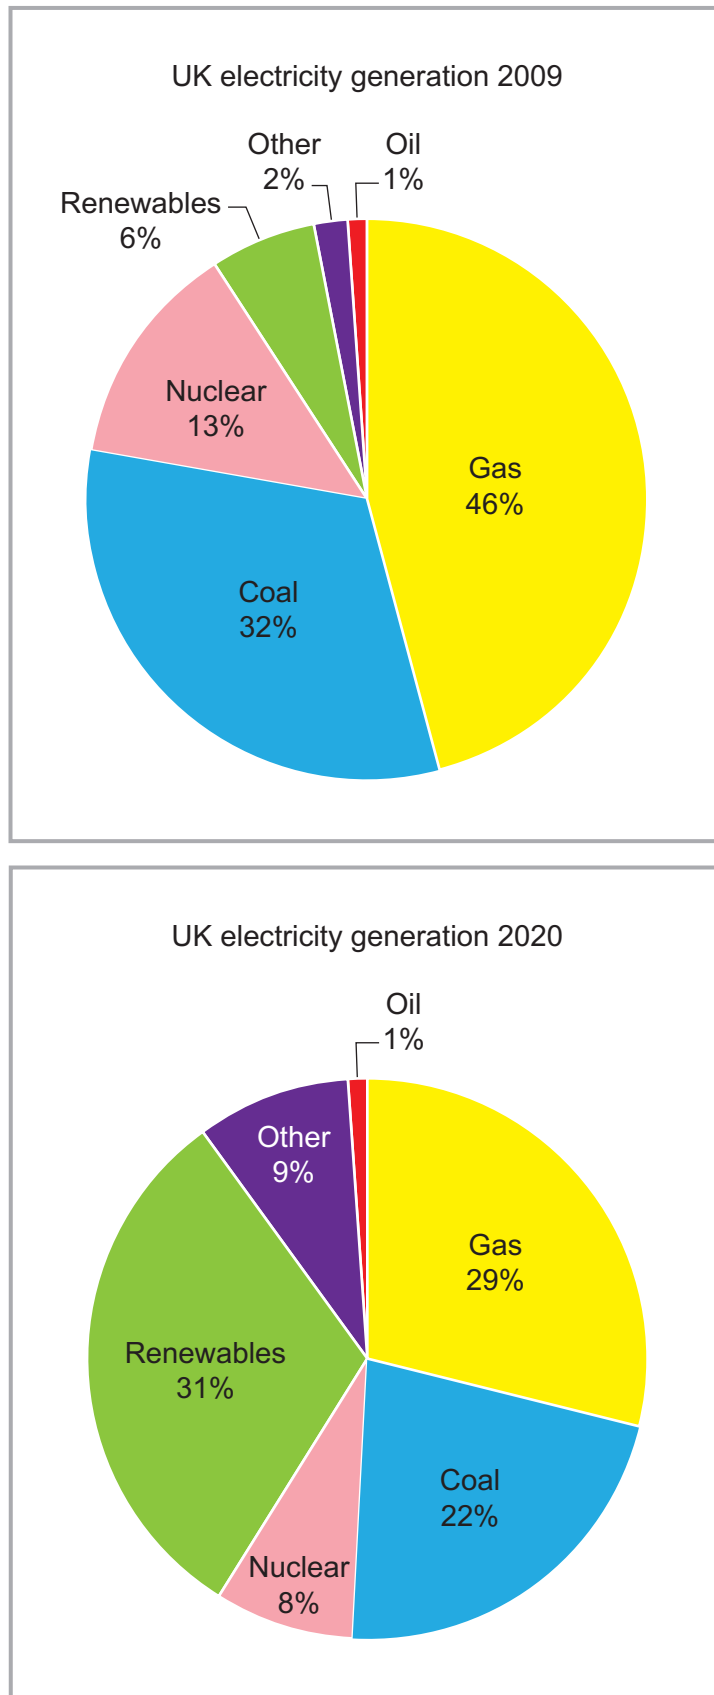

Fig. 5 – Energy sources used to produce electricity in the UK in 2009 and 2020 (predicted)