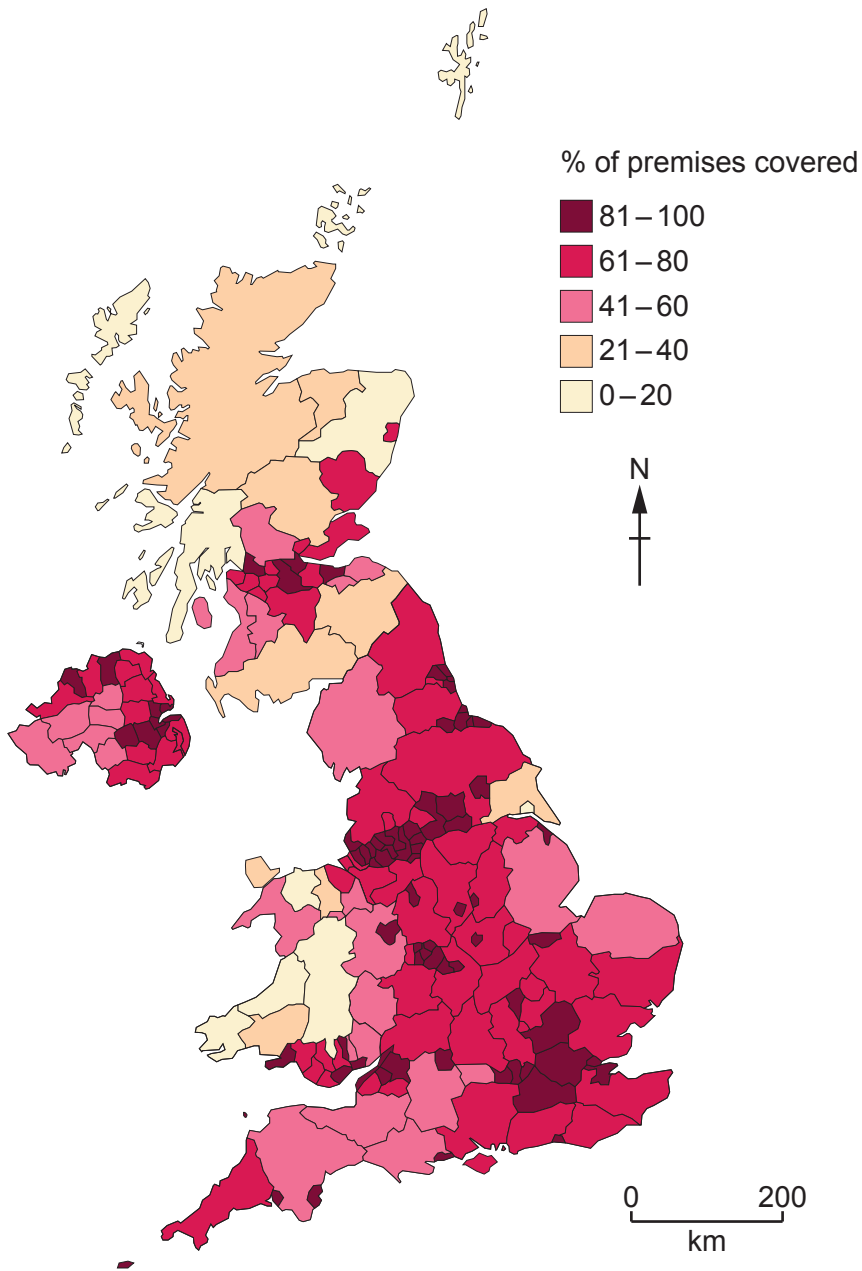

CONTENTS OF RESOURCE BOOKLET

- Fig. 1 – The area of the UK covered by an ice sheet about 18 000 years ago
- Fig. 2 – Photograph of Blakeney Point spit
- Fig. 3 – Superfast broadband coverage in the UK in 2014
- Fig. 4 – Demographic transition in the UK
- Fig. 5 – Energy sources used to produce electricity in the UK in 2009 and 2020 (predicted)

Fig. 1 – The area of the UK covered by an ice sheet about 18 000 years ago

Fig. 2 – Photograph of Blakeney Point spit

Fig. 3 – Superfast broadband coverage in the UK in 2014

Fig. 4 – Demographic transition in the UK