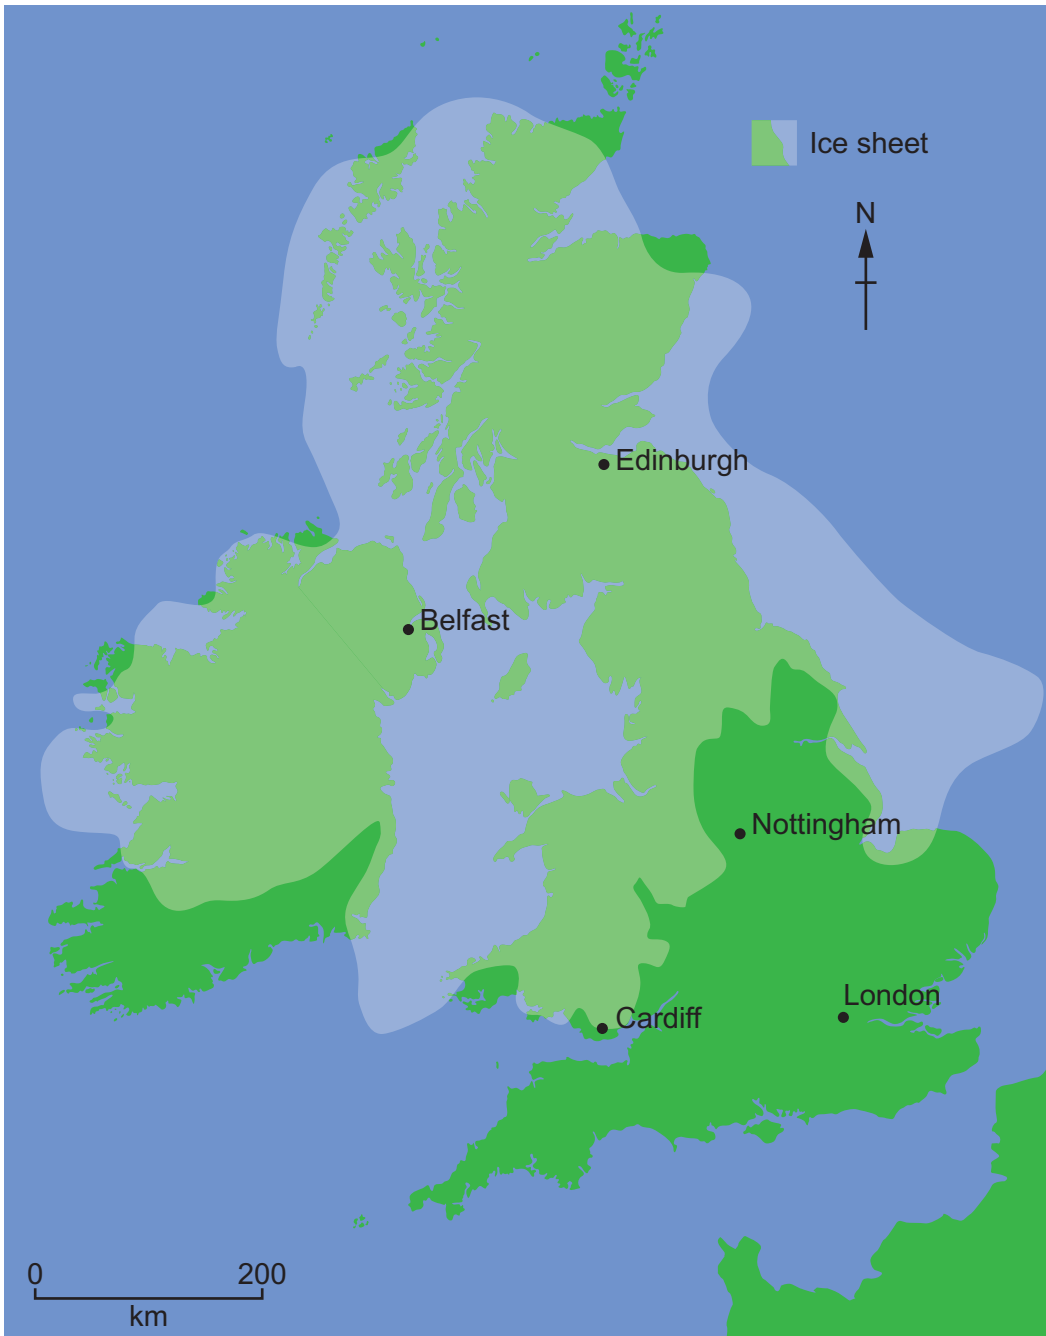

CONTENTS OF RESOURCE BOOKLET

- Fig. 1 – The area of the UK covered by an ice sheet about 18 000 years ago
- Fig. 2 – Photograph of Blakeney Point spit
- Fig. 3 – Superfast broadband coverage in the UK in 2014
- Fig. 4 – Demographic transition in the UK
- Fig. 5 – Energy sources used to produce electricity in the UK in 2009 and 2020 (predicted)

Fig. 1 – The area of the UK covered by an ice sheet about 18 000 years ago

Fig. 2 – Photograph of Blakeney Point spit

Fig. 3 – Superfast broadband coverage in the UK in 2014

Fig. 4 – Demographic transition in the UK