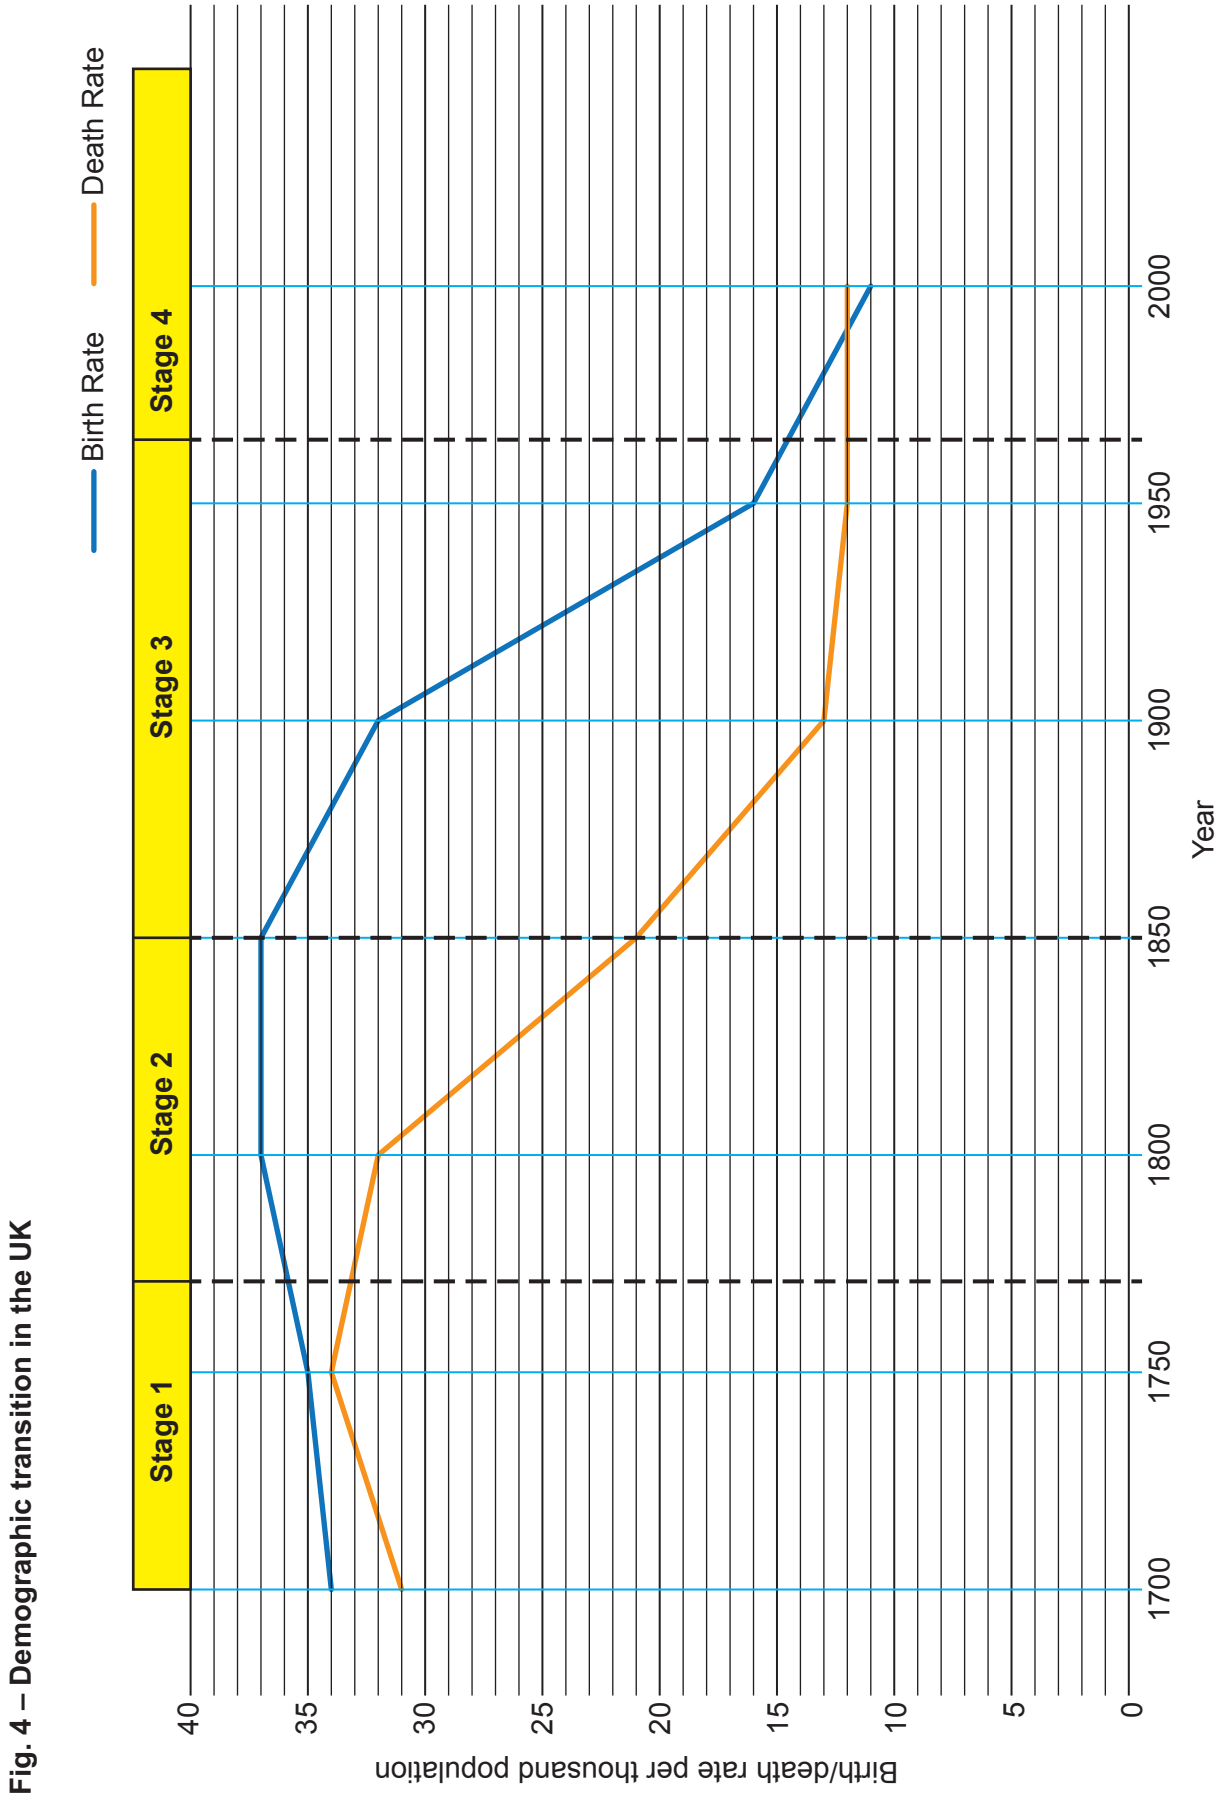

CONTENTS OF RESOURCE BOOKLET

- Fig. 1 – The area of the UK covered by an ice sheet about 18 000 years ago
- Fig. 2 – Photograph of Blakeney Point spit
- Fig. 3 – Superfast broadband coverage in the UK in 2014
- Fig. 4 – Demographic transition in the UK
- Fig. 5 – Energy sources used to produce electricity in the UK in 2009 and 2020 (predicted)

Fig. 1 – The area of the UK covered by an ice sheet about 18 000 years ago

Fig. 2 – Photograph of Blakeney Point spit

Fig. 3 – Superfast broadband coverage in the UK in 2014

Fig. 4 – Demographic transition in the UK